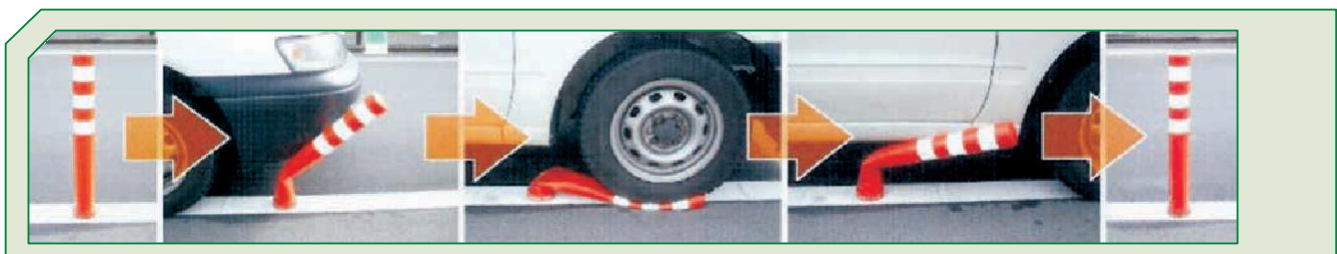

→ Flexible Pole Cone PC-65NSEBLY-PT 65 cm x 8 cm diameter

General Characteristics

- **Easy to fold and quick return to the position vertical (reset).**
  The polyurethane plastics can bend easily and recovering the original position soon after being hit.
- **High visibility reflective materials**
  The glass beads guide the driver in the absence of natural light.
- **High resistance**
  Resists calcium, chloride and other chemicals under extreme weather conditions such as snow.
- **Installation**
  Internal anchor system adhered to the asphalt on which the pole cone is screwed to the floor which allows the rapid replacement

Technical Description of Flexible Pole Cone

Flexible Pole Cone to the axis position, which should return to its original position after being transposed by vehicles;

A cylindrical body formed of polyurethane, with the diameter 8 cm and 65 cm height, in black colour*, with four vents, which facilitates the exit of air and consequently the shock absorption of impact, built in a single body without inner tube, to ensure that in the event of a break, it does not endanger users;

With 4 yellow* reflective bands from 3M ref. 3311. Series 3300 consists of impact resistant prismatic lens reflective sheeting precoated with pressure sensitive adhesive and exceeds the reflectivity values of ASTM **Type III**.

Possessing one base area with reflecting glass beads colour white for better reflection;

Its attachment to the deck is made by internal anchor;

The beacon has a hole in the base that allows you to place a key which is supplied with the same pole cone to remove if necessary, getting the internal anchor fixed in the pavement.

The flexible poles are approved by Ex - D.G.V., current ANSR and have **CE certification** NB1020 / 16 / EN 12899-3: 2007;